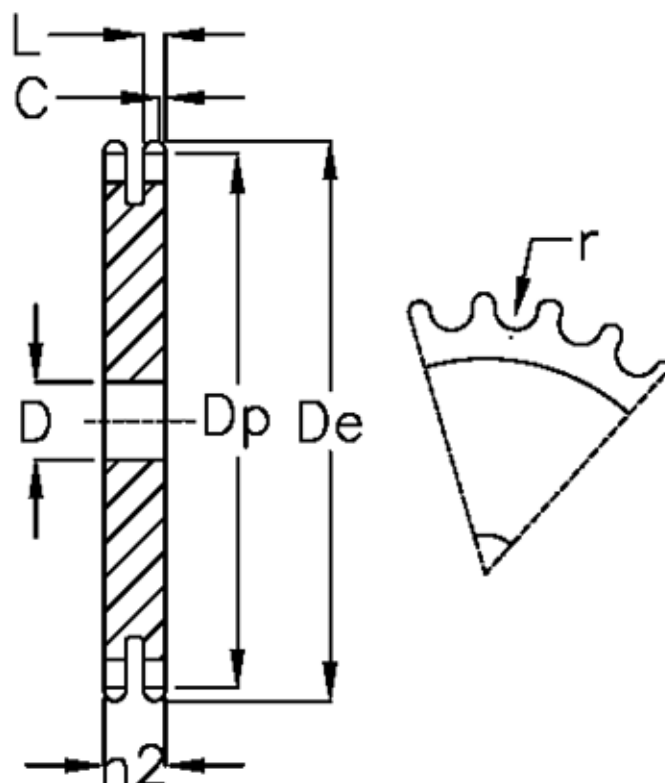

Article number: 616022007019

Description: Plate wheel 12 B-2 Z=19 duplex

Measures

C	= 2
D	= 16
De	= 124.2
Dp	= 115.75
For chain size	= 3/4 x 7/16
For chain type	= 12 B-2
h2	= 30.3
L	= 10.8

Number of teeth	= 19
r	= 12.07